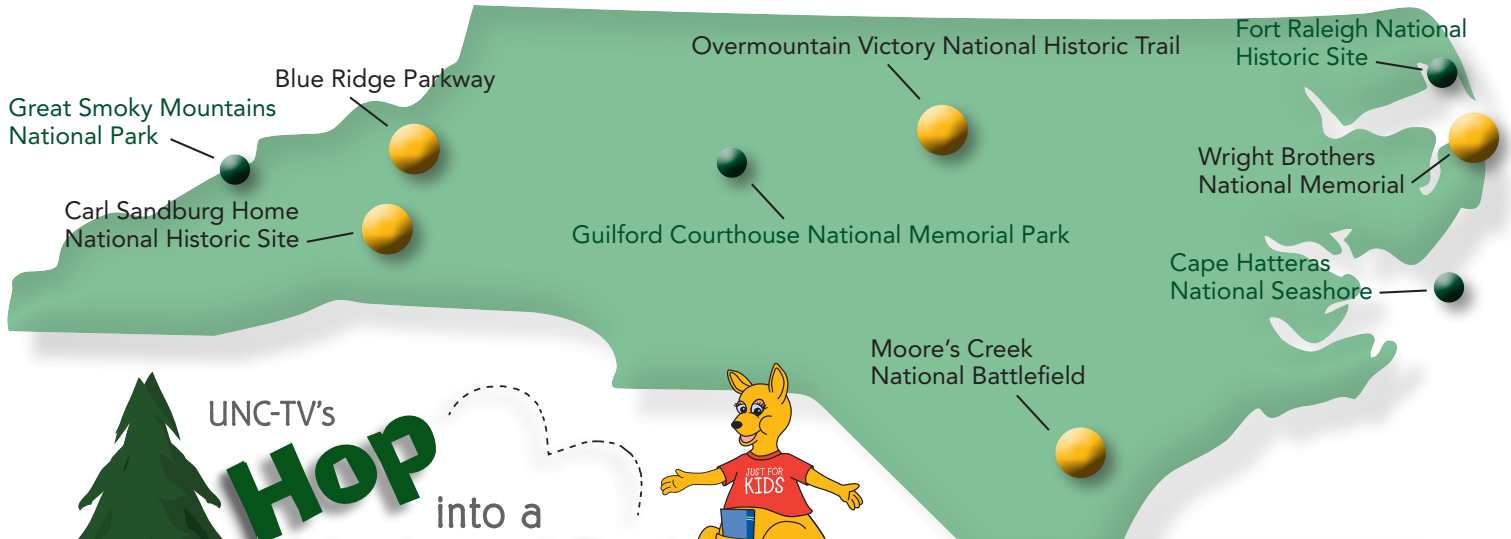

# North Carolina's National Parks **PASSPORT**

 Parks participating in UNC-TV's Hop Into A National Park program

<p>Affix Blue Ridge Parkway Sticker Here</p>	<p>Affix Cape Hatteras National Seashore Sticker Here</p>	<p>Affix Carl Sandburg Home National Historic Site Sticker Here</p>
<p>Official Cancellations</p>	<p>Official Cancellations</p>	<p>Official Cancellations</p>

<p>Affix Fort Raleigh National Historic Sticker Here</p>	<p>Affix Great Smoky Mountains National Park Sticker Here</p>	<p>Affix Guilford Courthouse National Memorial Park Sticker Here</p>
<p>Official Cancellations</p>	<p>Official Cancellations</p>	<p>Official Cancellations</p>

<p>Affix Moore's Creek National Battlefield Sticker Here</p>	<p>Affix Overmountain Victory National Historic Trail Sticker Here</p>	<p>Affix Wright Brothers National Memorial Sticker Here</p>
<p>Official Cancellations</p>	<p>Official Cancellations</p>	<p>Official Cancellations</p>

Visit [www-dev.unctv.org/nationalparks](http://www-dev.unctv.org/nationalparks) to learn more about other NC National sites.

A FILM BY KEN BURNS  
**THE NATIONAL PARKS**  
 America's Best Idea